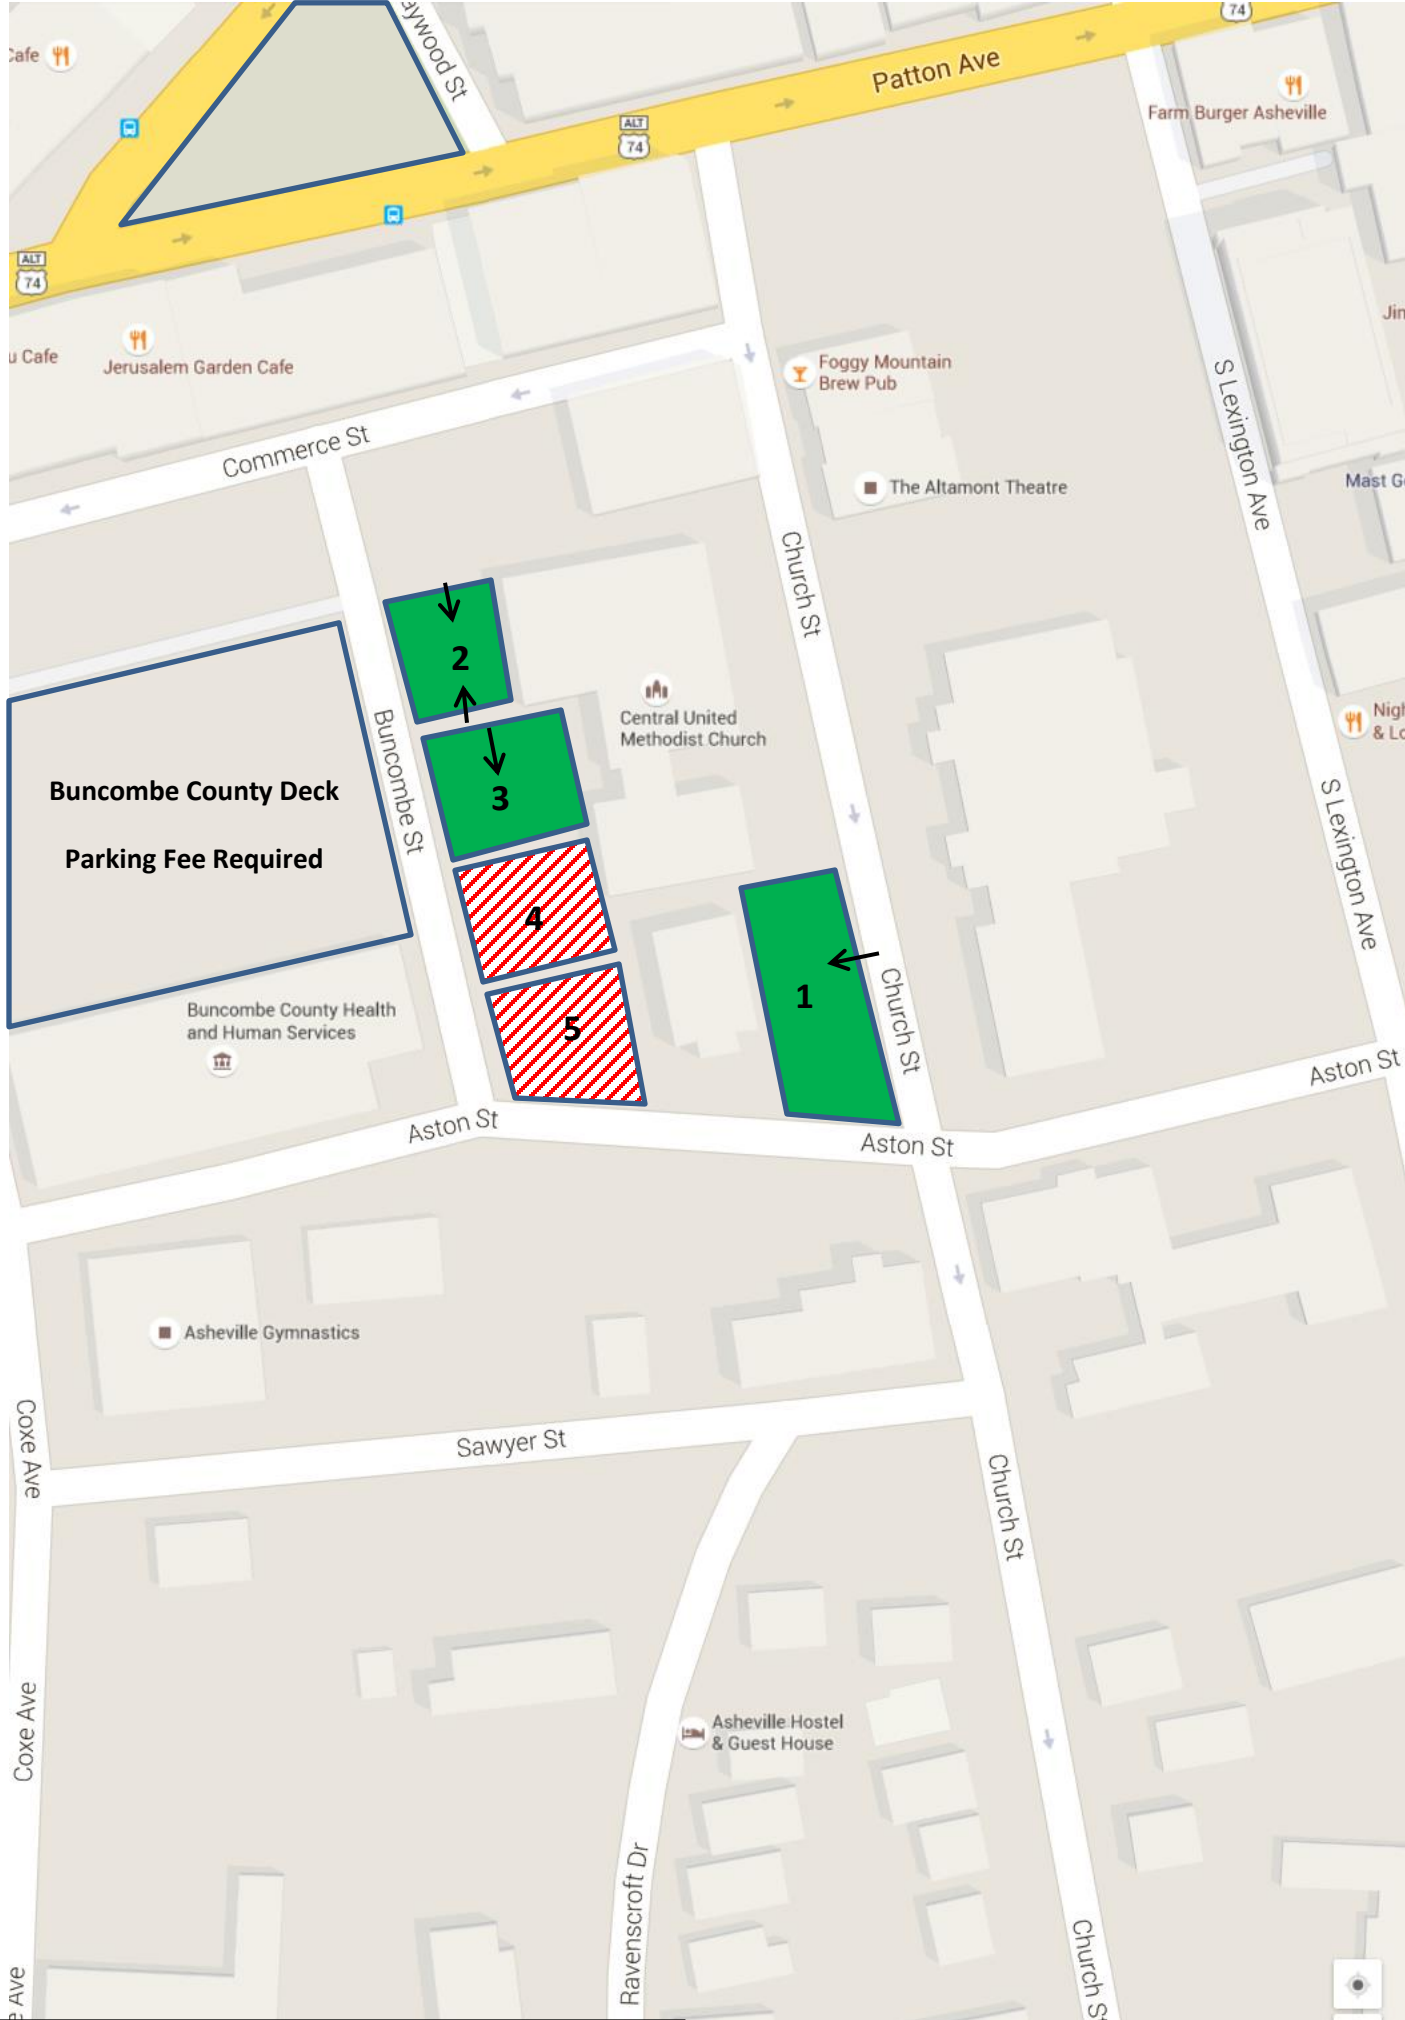

Central Methodist Weekday Parking M-F 5am-5pm

March 9, 2020

Legend	
	Central – Free Parking <i>Central Parking Sticker Required</i>
	No Parking M-F 5am-5pm All Other Times – Free Parking With Central Parking Sticker
1	Central Lot – Church Street
2	Central Lot – Behind the Sanctuary
3	Central Lot – Behind the Kitchen
4, 5	Central Lots – No Parking - M-F 5am-5pm (Leased) All Other Times – Free Parking With Central Parking Sticker