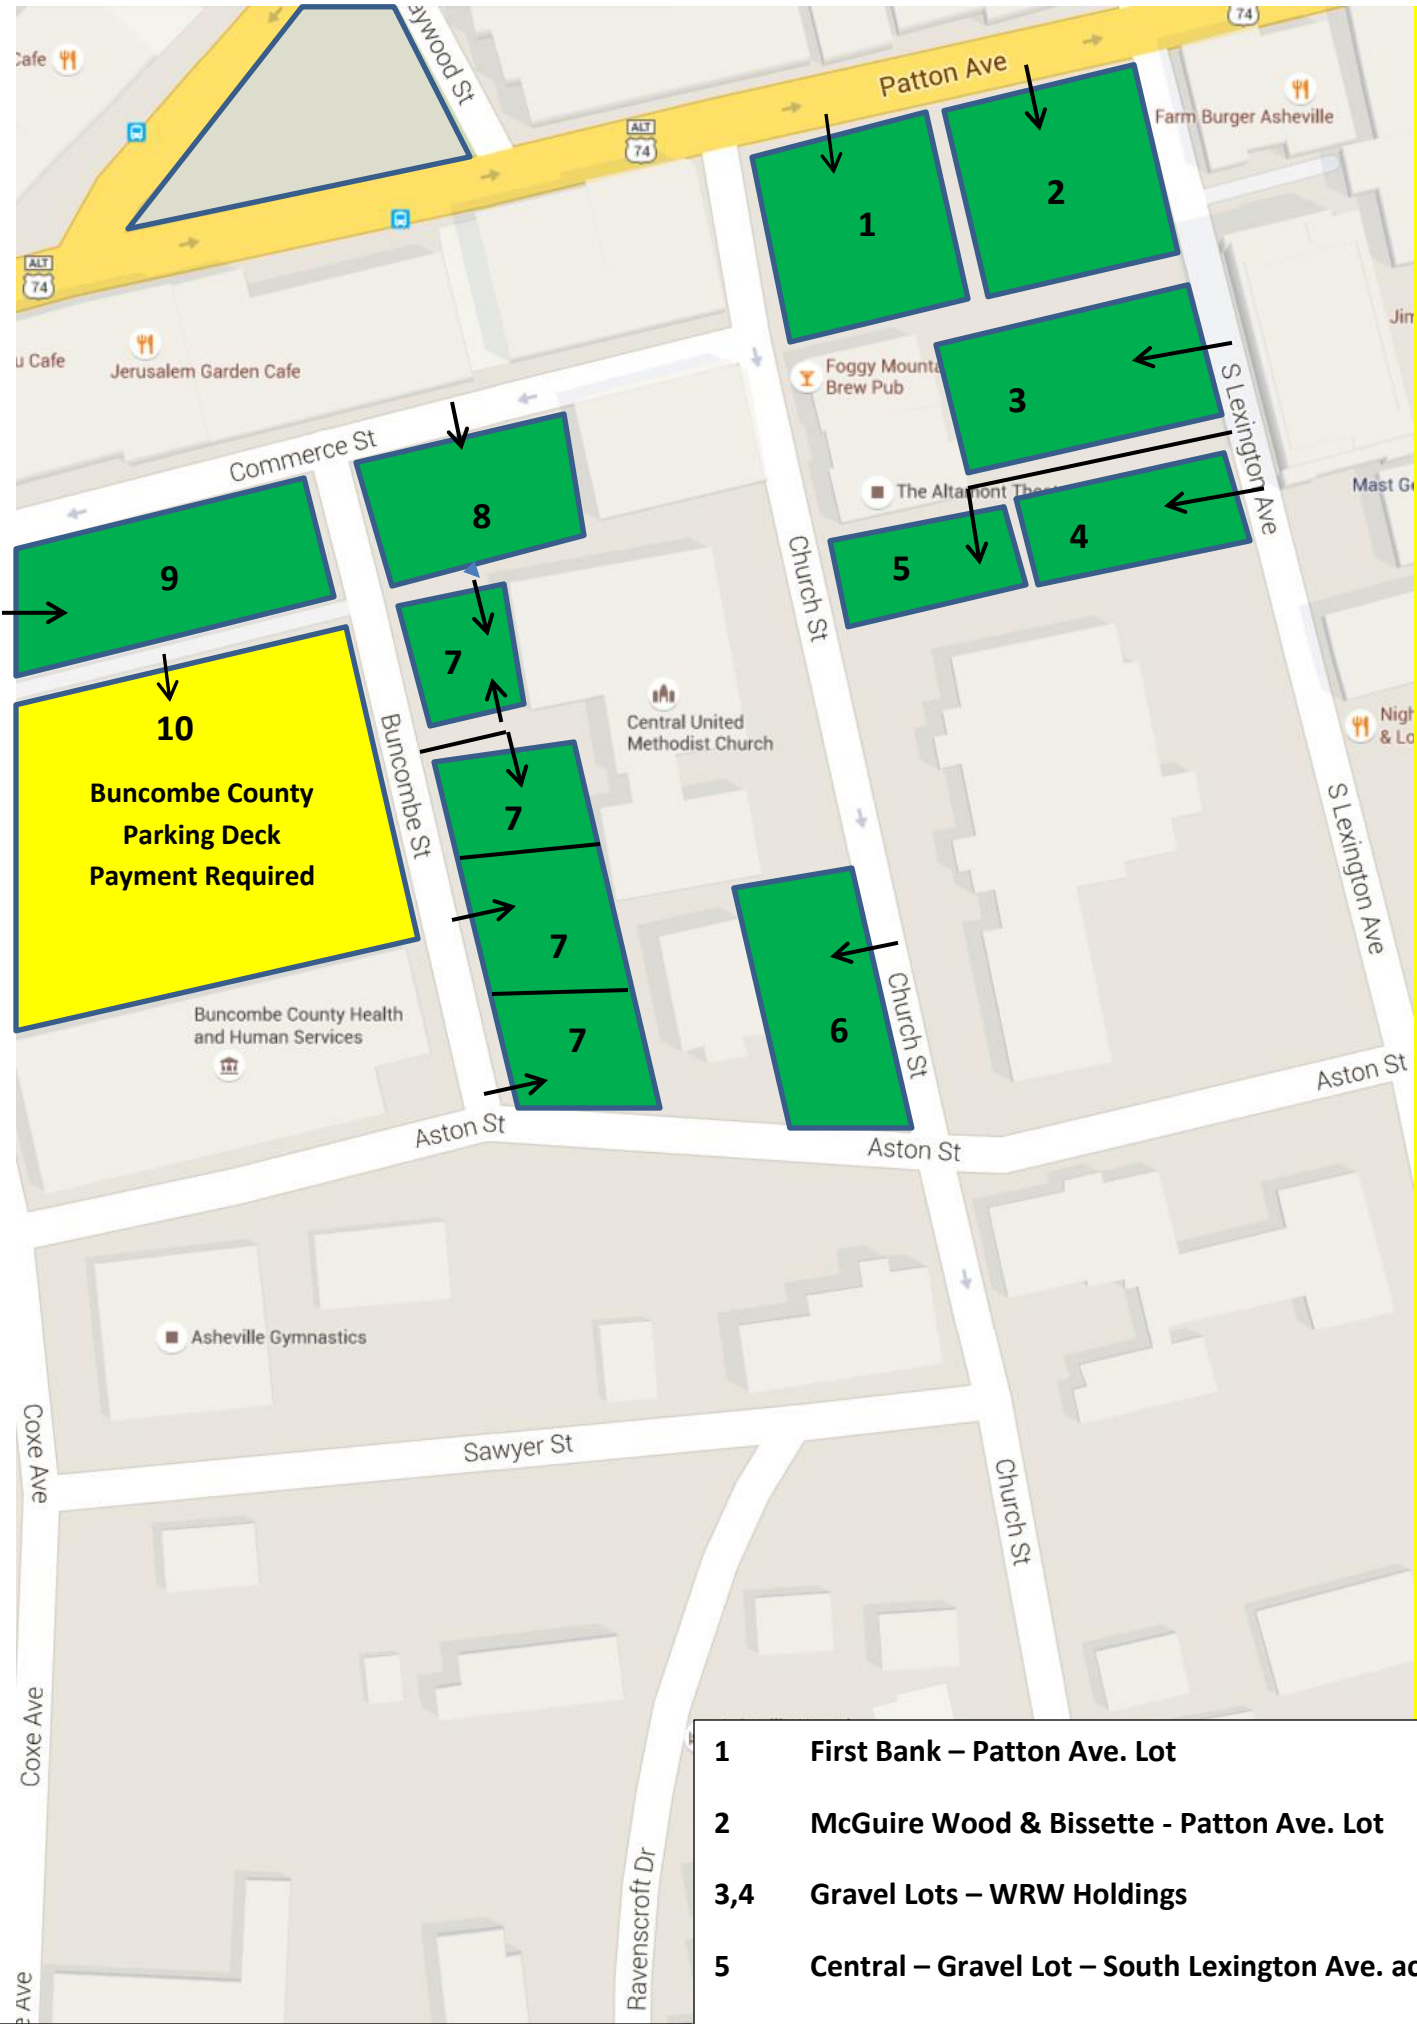

Central Methodist Christmas Eve 2023 Parking

Central is grateful to surrounding businesses that provide free parking for church events.

Legend

- Christmas Eve – Free Parking
- Payment Required

- 1 First Bank – Patton Ave. Lot
- 2 McGuire Wood & Bisette - Patton Ave. Lot
- 3,4 Gravel Lots – WRW Holdings
- 5 Central – Gravel Lot – South Lexington Ave. access
- 6 Central – Church St. Lot
- 7 Central – Buncombe St. Lots
- 8 First Bank – Commerce Street Lot
- 9 Capital Center – Coxe Ave. Lot
- 10 Buncombe Co. Deck – 600 spaces - Payment Required